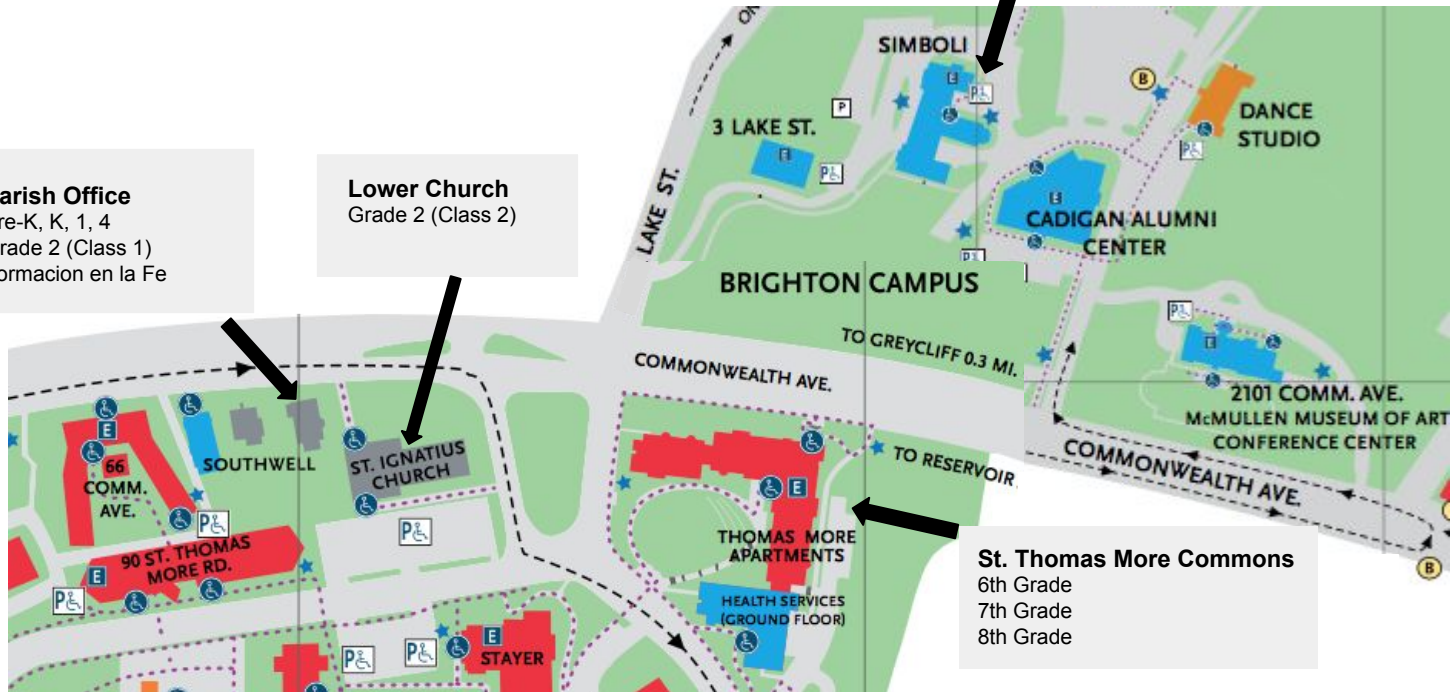

St. Ignatius Faith Formation Class Locations 2022-2023

Simboli Hall
*School of Theology and
Ministry*

Confirmation I - Rm 135
Confirmation II - Rm 100

Parish Office
Pre-K, K, 1, 4
Grade 2 (Class 1)
Formacion en la Fe

Lower Church
Grade 2 (Class 2)

St. Thomas More Commons
6th Grade
7th Grade
8th Grade

Stayer Hall
3rd Grade
5th Grade

**St. Ignatius Faith Formation
Class Locations 2022-2023**

Class	Location
Pre-K	Garden Level, Room 2
Kindergarten	Garden Level, Room 1
1st Grade	Garden Level, Room 3
First Communion - Class 1	Garden Level, Room 4
First Communion - Class 2	Old Choir Room, Lower Church
3rd Grade	Stayer Hall 104
4th Grade	Conference Room, Parish Office
5th Grade	Stayer Hall 103
6th, 7th & 8th Grade	Thomas More Apartments Commons
Confirmation I - AM	Simboli Hall, BC Brighton Campus Room 135
Confirmation I - PM	Simboli Hall, BC Brighton Campus Room 135
Confirmation II - AM	Simboli Hall, BC Brighton Campus Room 100
Confirmation II - PM	Simboli Hall, BC Brighton Campus Room 100