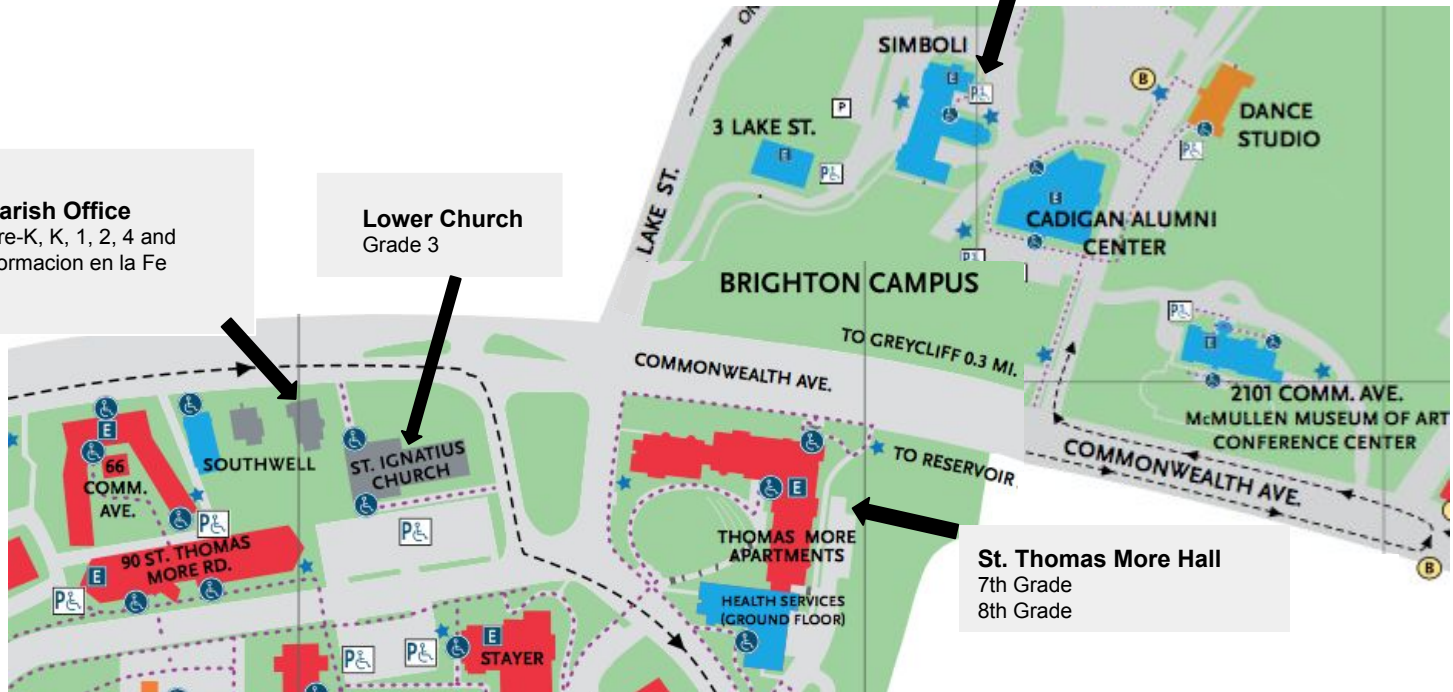

# St. Ignatius Faith Formation Class Locations

**Simboli Hall**  
*School of Theology and Ministry*

FABP - Rm 135  
 Confirmation I - Rm 110  
 Confirmation II - Rm 130

**Parish Office**  
 Pre-K, K, 1, 2, 4 and  
 Formacion en la Fe

**Lower Church**  
 Grade 3

**St. Thomas More Hall**  
 7th Grade  
 8th Grade

**Stayer Hall**  
 5th Grade  
 6th Grade